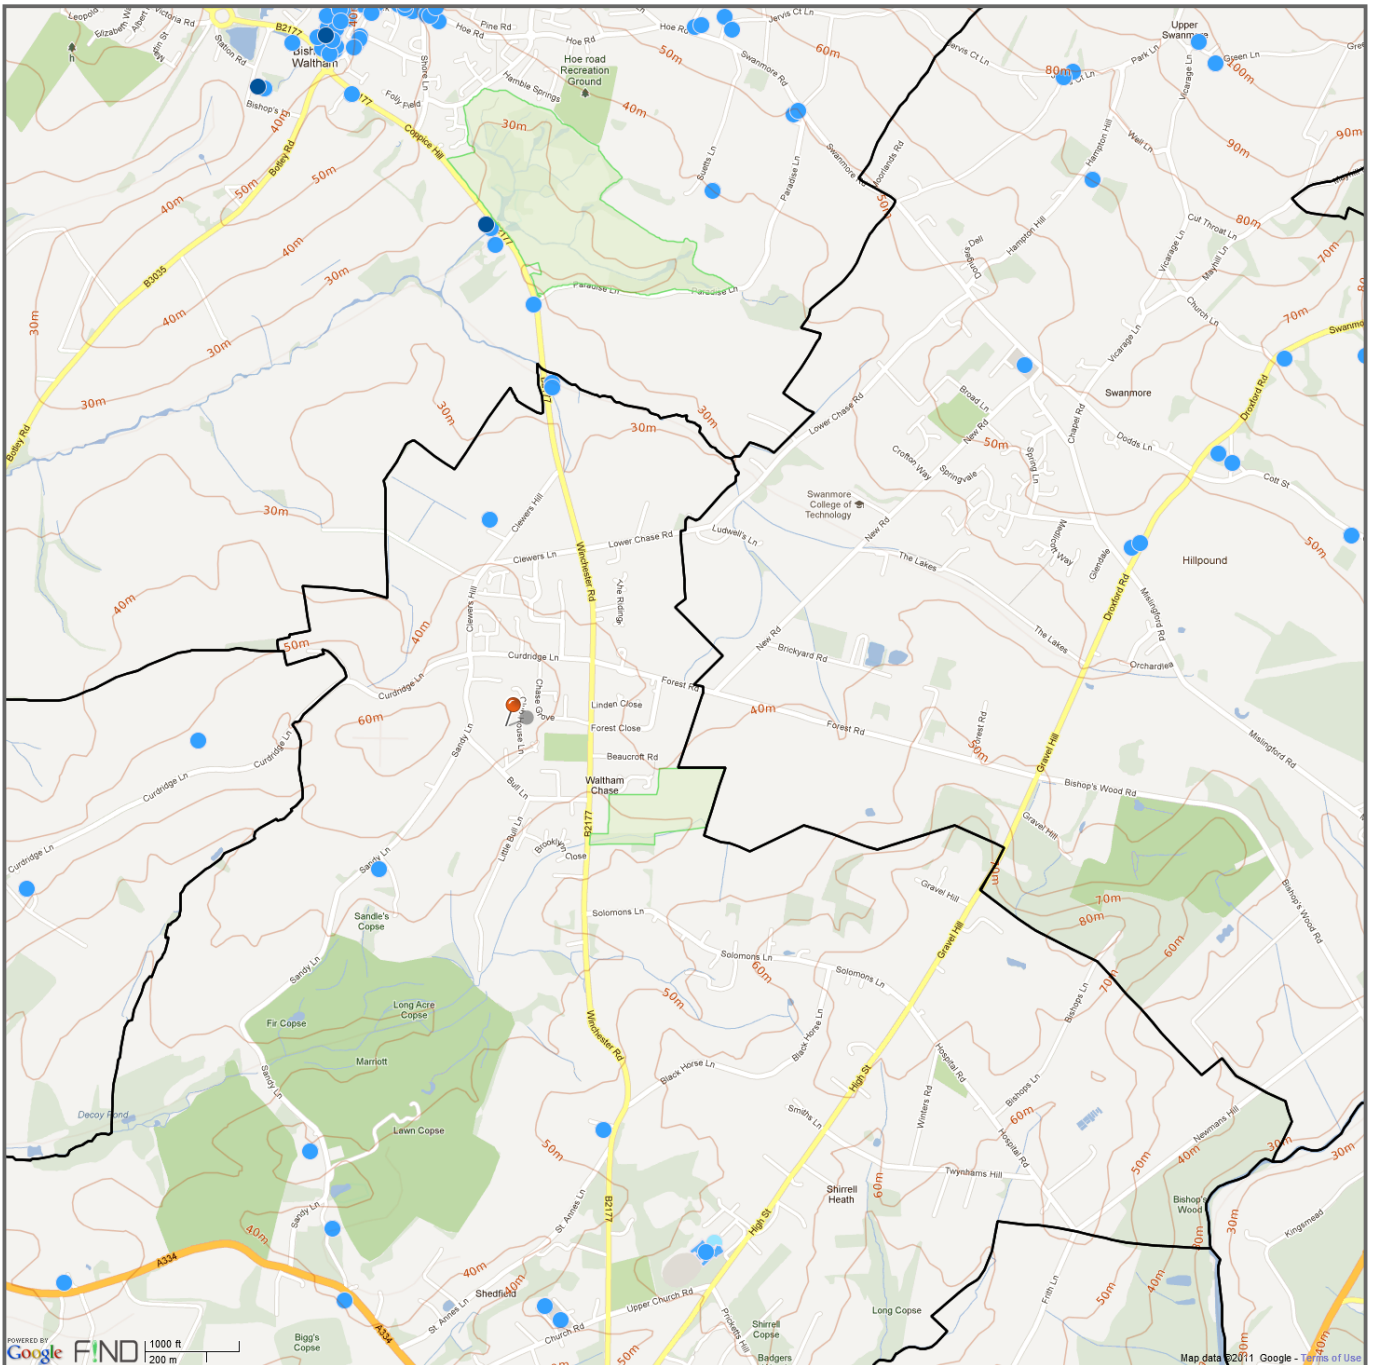

# Waltham Chase

**A map of Waltham Chase showing areas of interest : Blue circles are Listed buildings of which we have 3, Forest Farm, Spencer Place and Church Farm.**

**We have one SSSI at Waltham Chase Meadows highlighted in light green.**